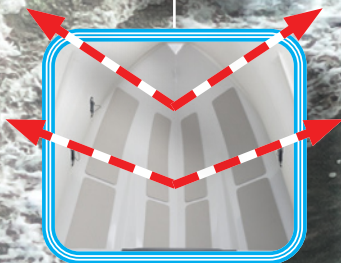

ALU-RIB PVC	270	290
Length (m)	2.70	2.90
Weight (kg)	38	41
Max. persons	3	4
Max. hp	10	15

White

ALU-RIB

270 / 290

290 ALU-RIB

Dark Grey

V-Floor

A **LU-RIB.** Comfortable and stable in all weather conditions!