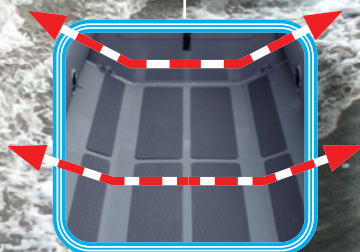

ALU-RIB PVC	320	350	380	420
Length (m)	3.2	3.5	3.8	4.2
Weight (kg)	61.3	69	92	115
Max. persons	5	6	7	8
Max. hp	20	25	30	40

Dark Grey

ALU-RIB

320 / 350 / 380 / 420

380 ALU-RIB

Flat-floor

Reinforced transom

White