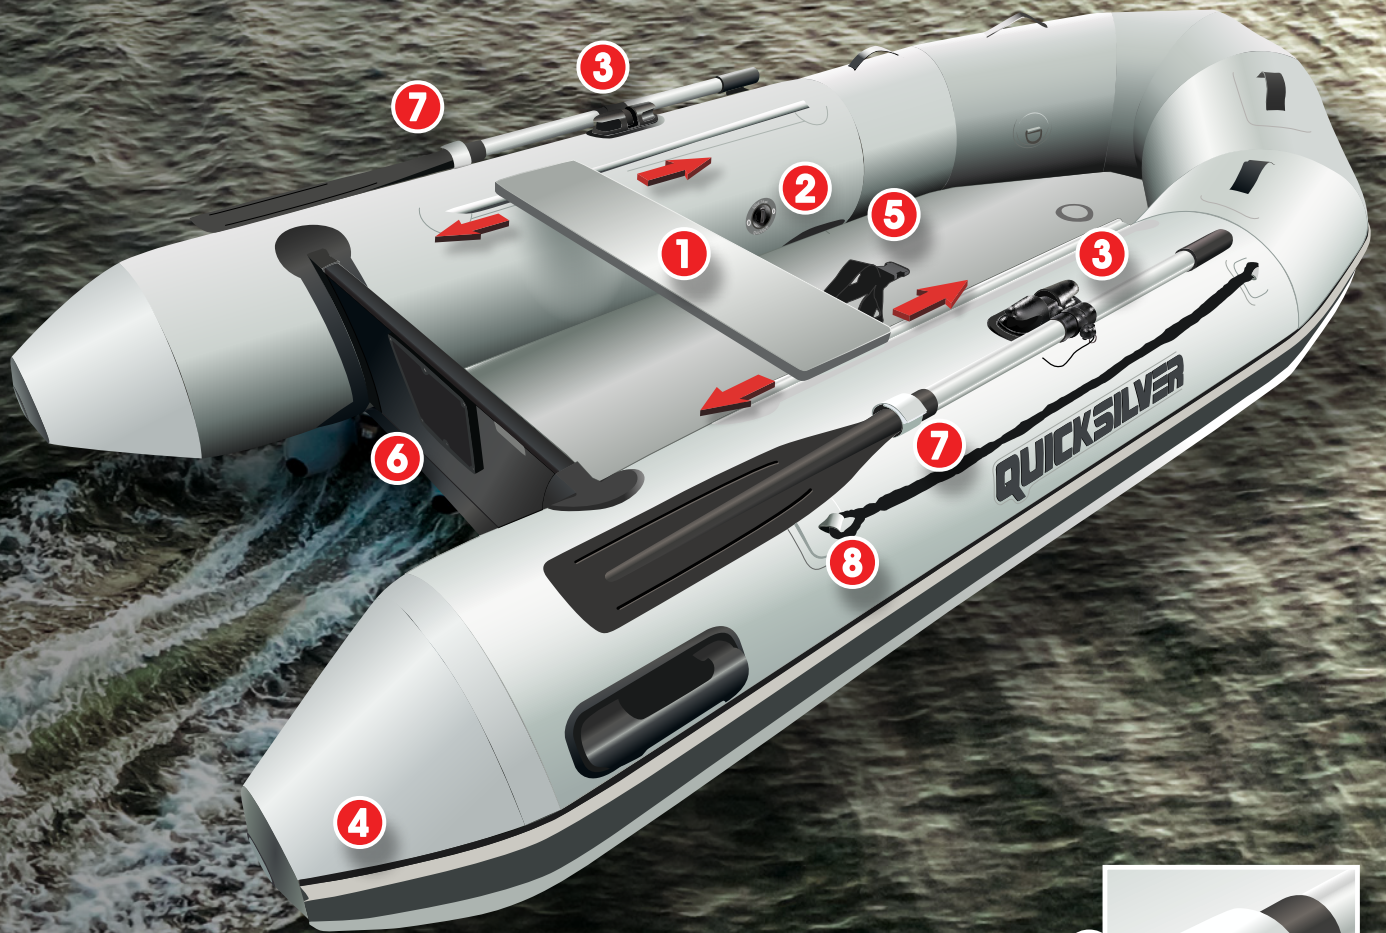

Whether you need a ship-to-shore tender craft or a lightweight, nimble, and affordable boat for family outings at the lake or beach, Quicksilver Inflatable Boats are up to the task. With a variety of sizes, flooring and hull designs available, you are sure to find the one perfect for whatever use you have in mind.

MAIN FEATURES

1 ● ADJUSTABLE (SLIDING) BENCH

2 ● INFLATING/DEFLATING VALVE WITH STICKER FOR THE PRESSURE

3 ● STRONG AND SECURED ROWLOCK

4 ● LARGE RUBBING STRAKE

5 ● LARGE ADJUSTABLE NYLON STRAP FOR HOLDING FUEL TANK

6 ● SLIDING DRAIN VALVE

VELCRO HOLDERS

LIFELINE

Tendy. Light, compact and reliable. The most practical for beaching!

- ⊗ 0.7 mm White PVC
- ⊗ Large black rubbing strake
- ⊗ Adjustable bench seat
- ⊗ Air Floor or Slatted Floor
- ⊗ Large adjustable nylon strap for holding fuel tank (Air Floor models)
- ⊗ Inflatable keel for better performance (Air Floor models)
- ⊗ Keel protection (Air Floor models)
- ⊗ Tow D-rings
- ⊗ External lifeline
- ⊗ Carrying bag
- ⊗ Double action hand-pump
- ⊗ Repair-kit (without glue)
- ⊗ Aluminium oars