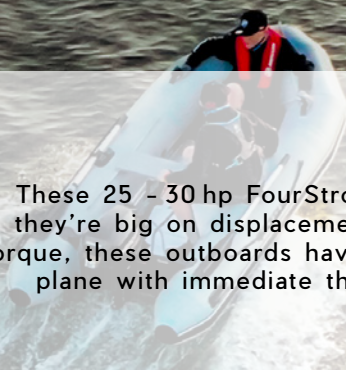

AMBIDEXTROUS TILLER

The centre-mounted tiller provides simple horizontal adjustment and reversible throttle grip rotation for port or starboard installation.